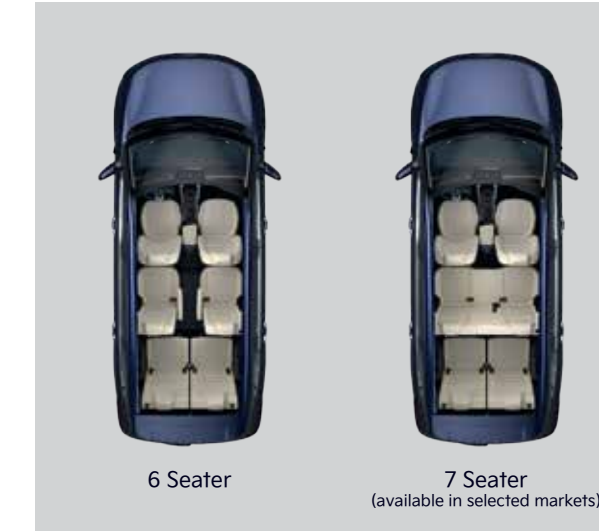

BOSE Premium Sound System with 8 Speakers

Cabin Surround 64-Color Ambient Mood Lighting

Ventilated Front Seats

Full Segment LCD Cluster with Advanced 10.6 cm (4.2") Color TFT MID

Designed with your comfort in mind

Relax and be yourself in class-leading cabin space. There is room for the entire family to travel in comfort in 3-rows of plush seating in both 6 & 7 seater options. Your home away from home.

2nd Row One Touch Easy Electric Tumble Seat

Roof Flushed 2nd and 3rd Row Diffused AC Vents

Smartphone Wireless Charger with Cooling Function

Sliding Type Under Seat Tray

Seat Back Table with Cup Holder and Gadget Mount

Cooling Cup & Can Holders

Seating Options for Everyone