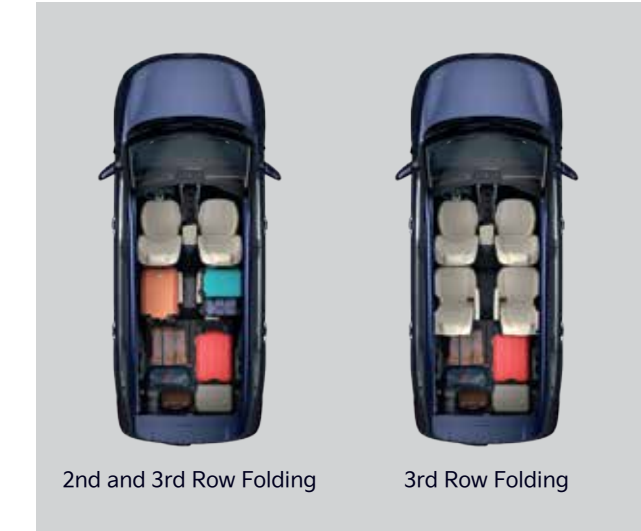

Designed with your comfort in mind

Relax and be yourself in class-leading cabin space. There is room for the entire family to travel in comfort in 3-rows of plush seating in both 6 & 7 seater options. Your home away from home.

Be it the spacious seating or the remarkably large boot space, the Kia Carens gives you all the space you will ever need for your family adventures. So, the next time you hit the road, you don't have to leave anyone or anything behind.