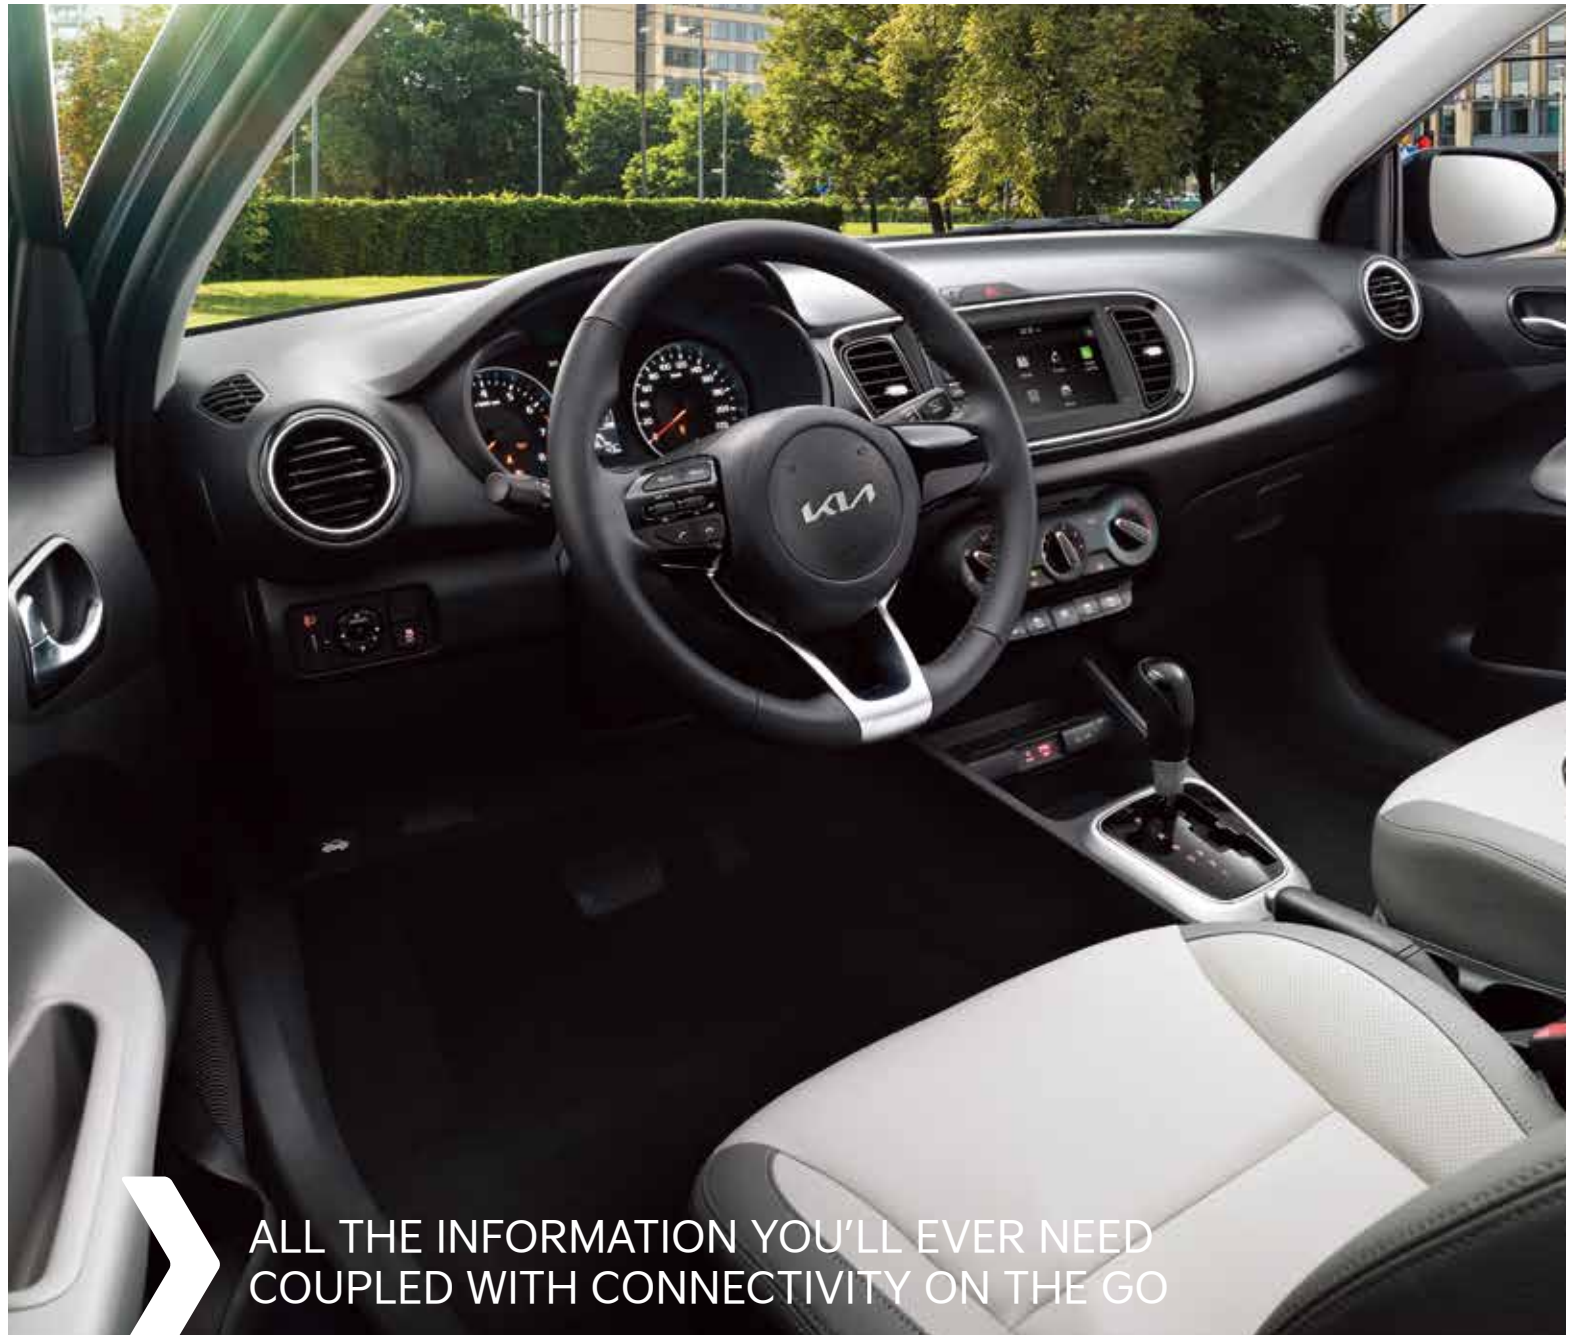

STYLISH TOUCHES AND SIMPLE LINES
CAPTURE THE ESSENCE OF JOYFUL DRIVING

Its flowing lines evoke youthful charm, while its sharp edges suggest dynamic precision.

Headlamps

Front Air Curtain Intakes

Rear Combination Lamps

SOMETIMES THE MOST BEAUTIFUL LINES ARE
BEST EXPRESSED WHILE IN MOTION

ALL THE INFORMATION YOU'LL EVER NEED
COUPLED WITH CONNECTIVITY ON THE GO

7-inch Touch Screen Display Audio

A large screen featuring integrated rearview camera, Bluetooth connectivity and Apple CarPlay and Android Auto compatibility.

2.8-inch LCD Cluster

Drive safer and smarter thanks to a variety of driving and vehicle data all located in one place on the high-visibility LCD instrument-cluster.

COMFORTABLE SEATS, ROOM TO STRETCH
AND CLEVER DESIGN DETAILS MAKE

1

Rear View Monitor with Parking Guidance

See your path as you back up thanks to guide lines on the center display that help you safely maneuver into tight spaces.

2

Immobilizer

Anti-theft technology prevents the vehicle from being operated by unauthorized people.