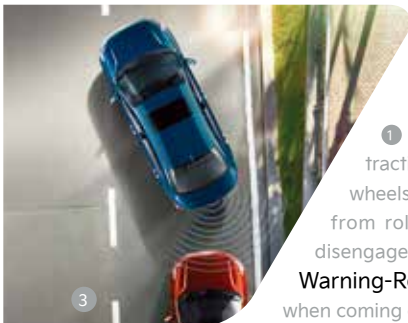

1

Rear View Monitor with Parking Guidance

See your path as you back up thanks to guide lines on the center display that help you safely maneuver into tight spaces.

2

Immobilizer

Anti-theft technology prevents the vehicle from being operated by unauthorized people.

3

1 **Electronic Stability Control (ESC)** When ESC senses loss of traction, it helps restore stability by applying braking to individual wheels. 2 **Hill-start Assist Control (HAC)** HAC helps keep you from rolling back when stopped on an incline. The function is disengaged when you tap the accelerator. 3 **Parking Distance Warning-Reverse** Using sonar technology, this system warns you when coming close to objects while backing into parking spots.